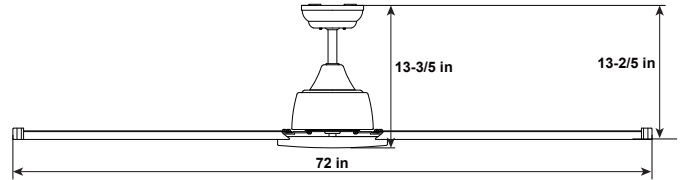

13.6”(H) x 72”(W)

The WFL Ceiling Fan is the perfect combination of style and functionality for any room. With its sleek and modern design, it adds a touch of elegance to your space while providing efficient cooling and illumination. Key features include: